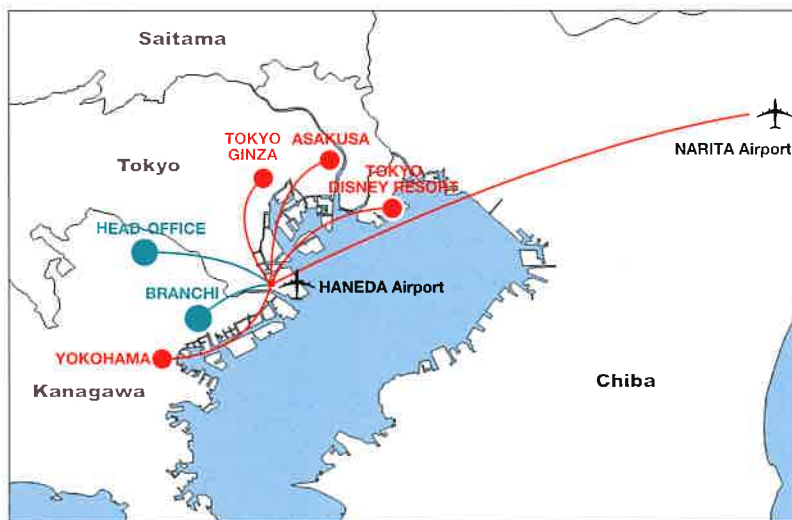

We are kindly cooperate with every region of the world through "flowers".

Using good access for Tokyo and the airports, we can provide "fresh flowers" efficiently.

To our Head Office (Hokubu Ichiba)

Place	Estimated time
Airport Haneda	1h 10mins
Airport Narita	1h 45mins
Tokyo Station	50 mins.
Yokohama	30 mins.