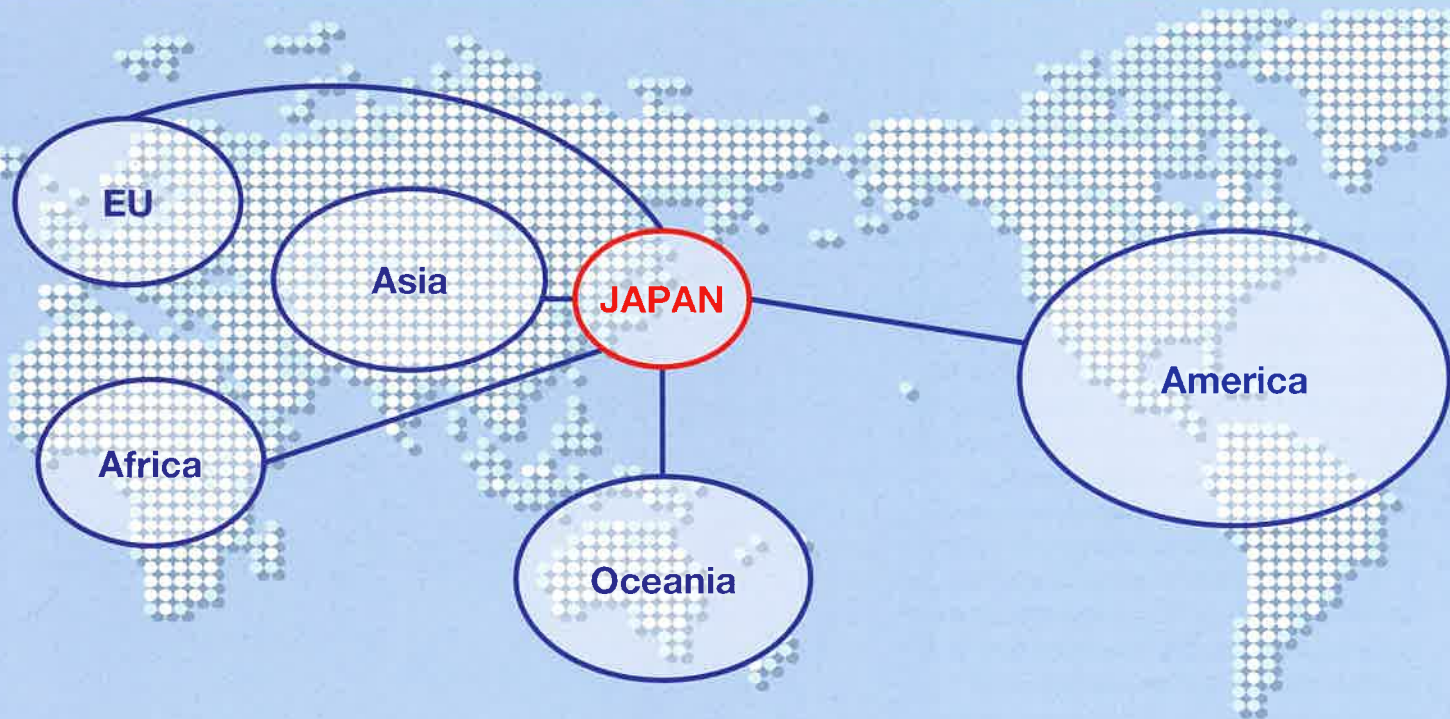

We are kindly cooperate with every region of the world through "flowers".

Using good access for Tokyo and the airports, we can provide "fresh flowers" efficiently.

To our Head Office (Hokubu Ichiba)

Place	Estimated time
Airport Haneda	1h 10mins
Airport Narita	1h 45mins
Tokyo Station	50 mins.
Yokohama	30 mins.